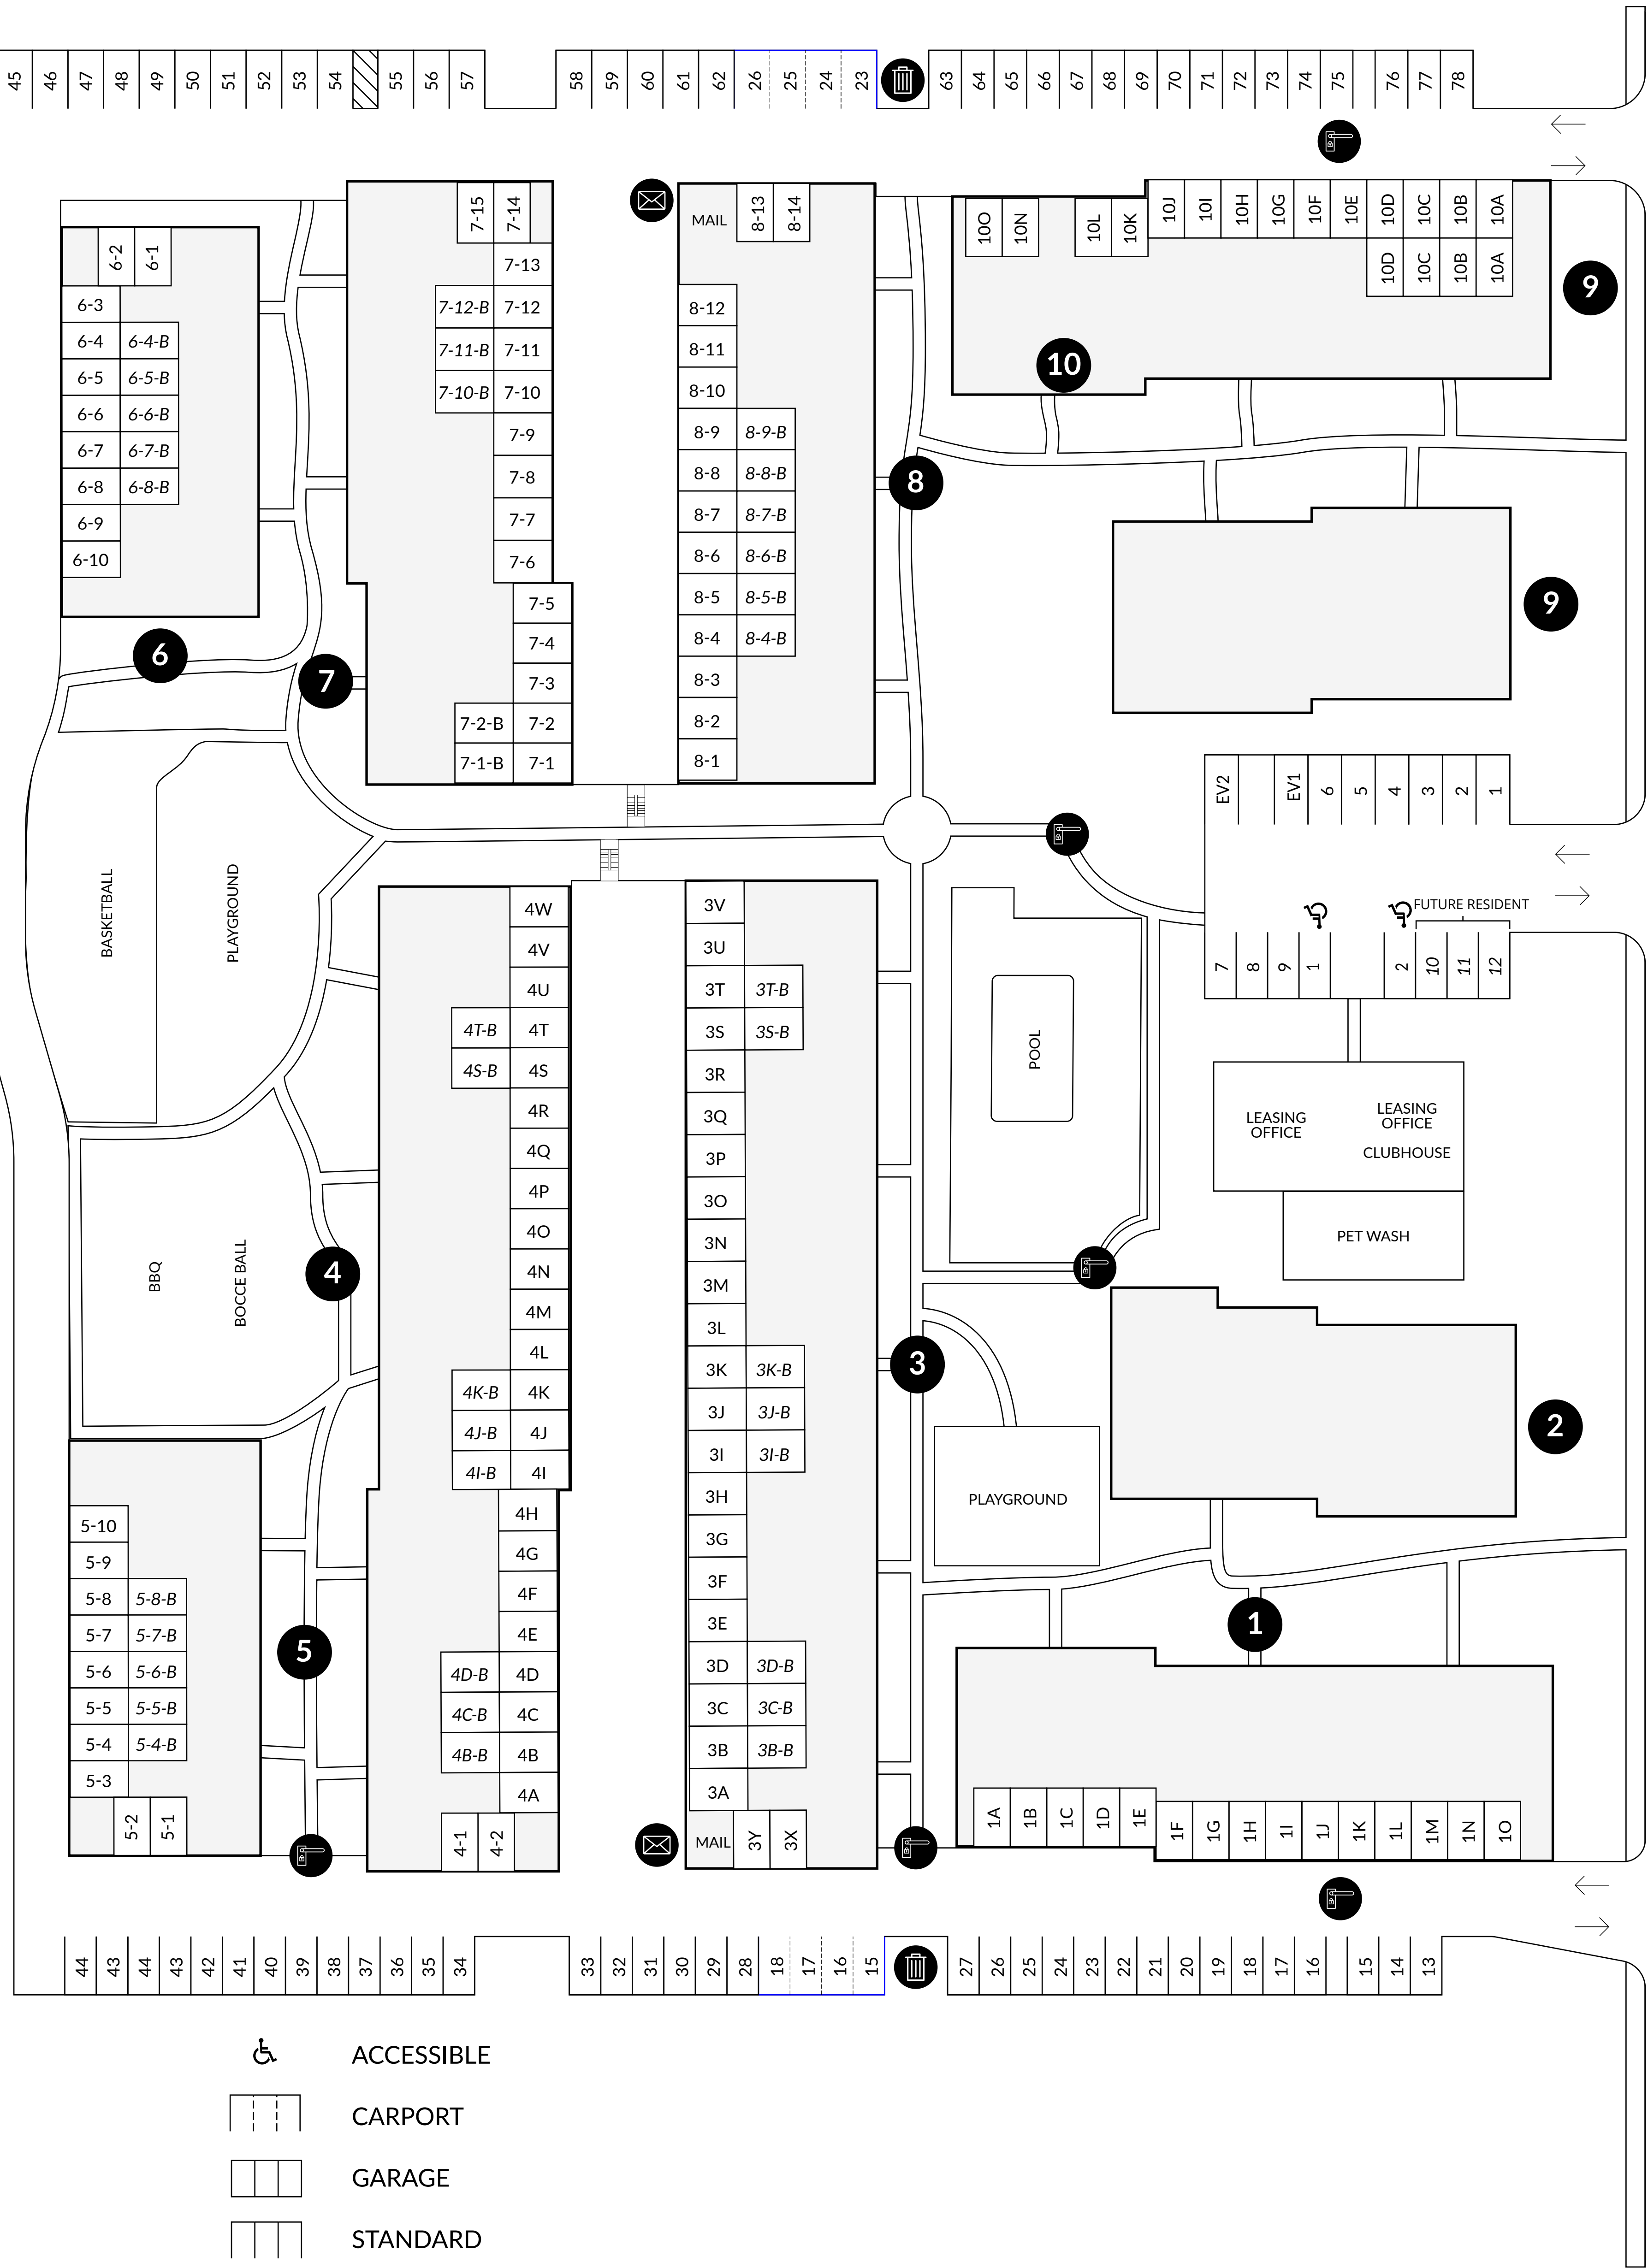

-  LOCKED GATE
-  MAIL
-  TRASH
-  ACCESSIBLE
-  CARPORT
-  GARAGE
-  STANDARD
-  EV CHARGING

KIELY BOULEVARD